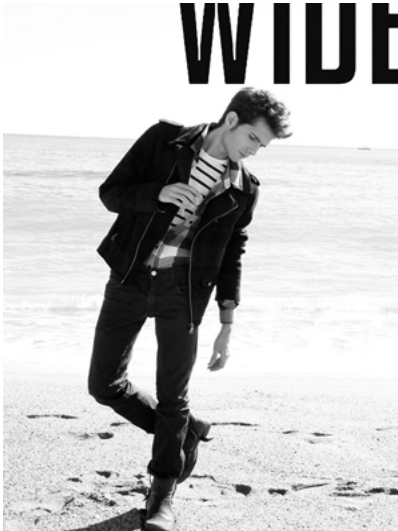

TREND

Pau Chaves

height: 1,85 chest: 91 neck: 36 suit: 48 pants: 40 shoes: 43 eyes: Brown hair: Brown

TREND

Pau Chaves

TREND

Pau Chaves

TREND