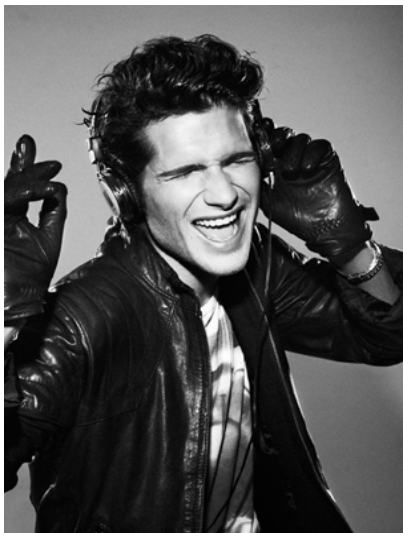

TREND

Pau Chaves

height: 1,85 chest: 91 neck: 36 suit: 48 pants: 40 shoes: 43 eyes: Brown hair: Brown

TREND

Pau Chaves

TREND

Pau Chaves

TREND