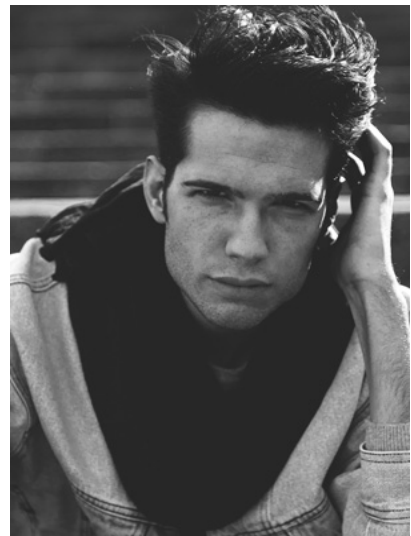

TREND

Pau Chaves

height: 1,85 chest: 91 neck: 36 suit: 48 pants: 40 shoes: 43 eyes: Brown hair: Brown

TREND

Pau Chaves

TREND

Pau Chaves

TREND