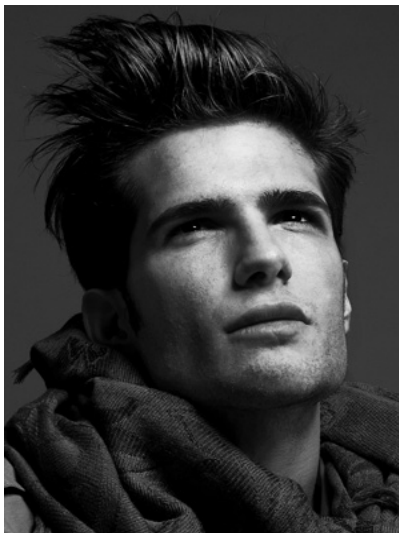

TREND

Pau Chaves

height: 1,85 chest: 91 neck: 36 suit: 48 pants: 40 shoes: 43 eyes: Brown hair: Brown

TREND

Pau Chaves

TREND

Pau Chaves

TREND