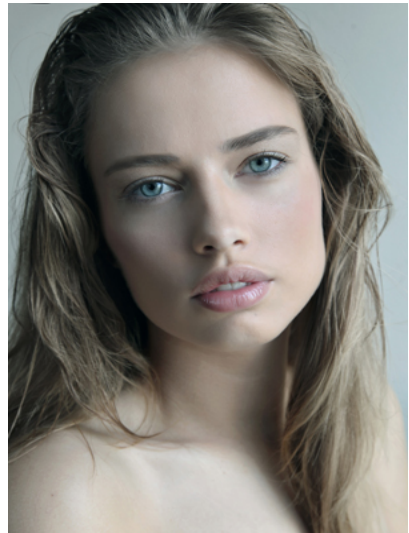

# TREND

## Erika K

height: 1,75 bust: 83 waist: 60 hips: 90 shoes: eyes: Blue hair: Light brown

# TREND

Erika K