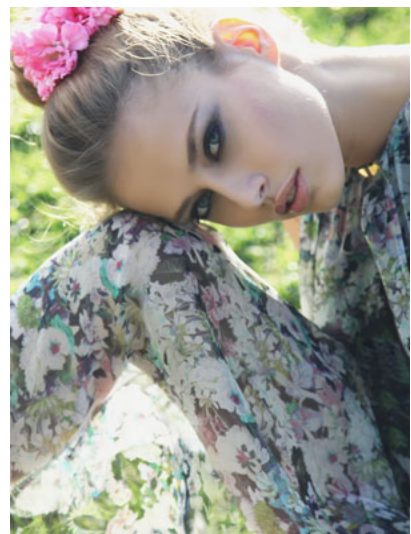

TREND

Erika K