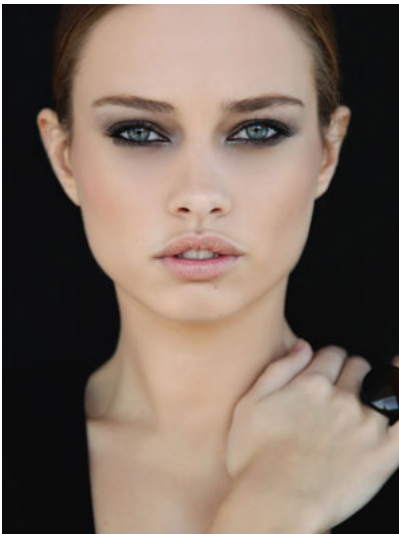

## Erika K

height: 1,75 bust: 83 waist: 60 hips: 90 shoes: eyes: Blue hair: Light brown